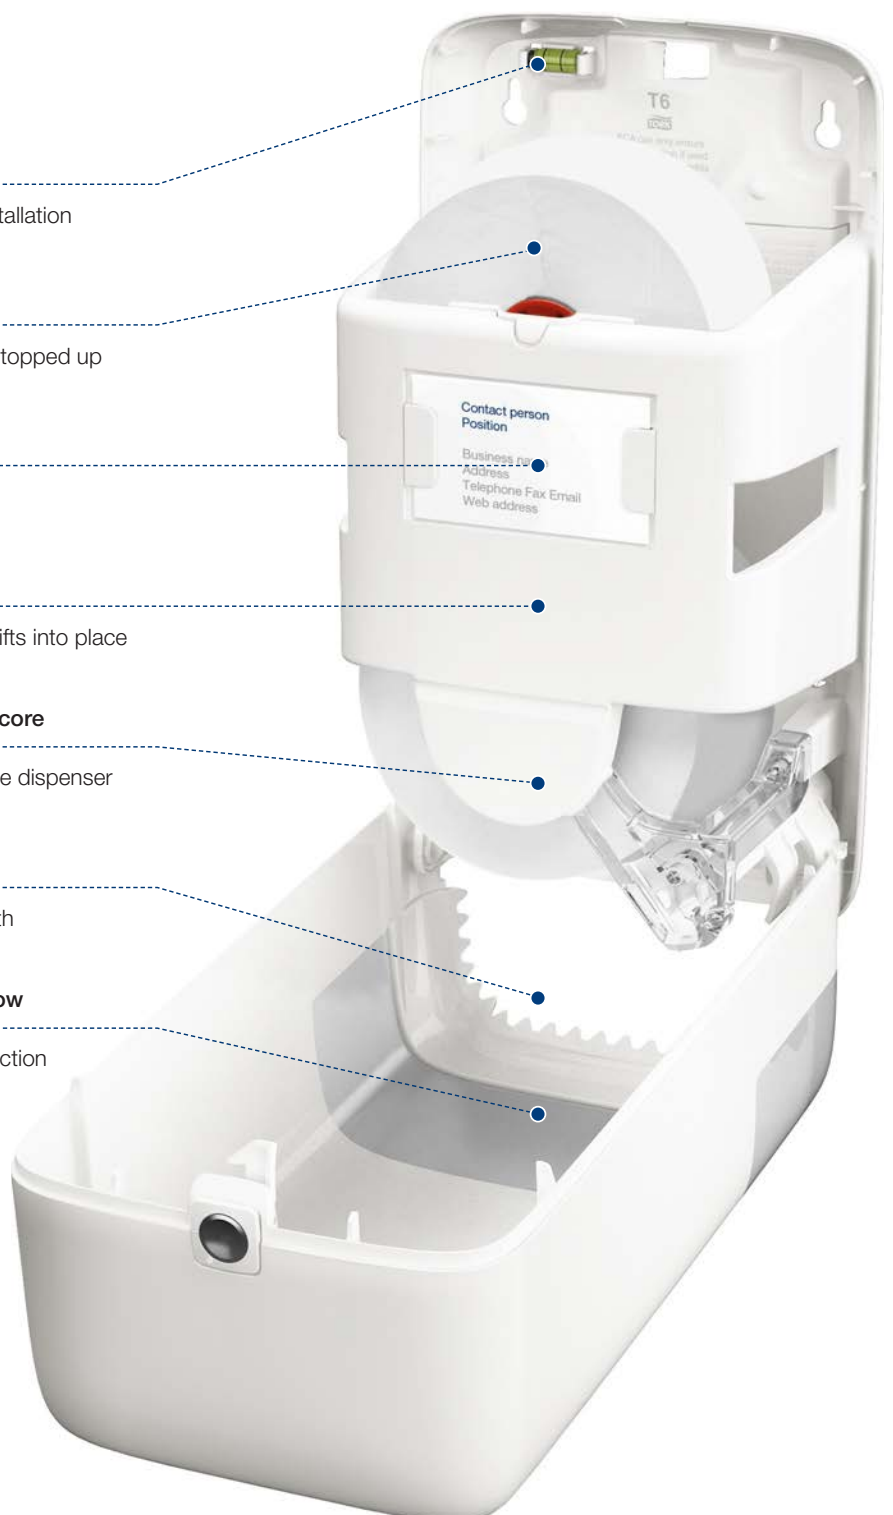

Semi transparent window

For faster servicing inspection