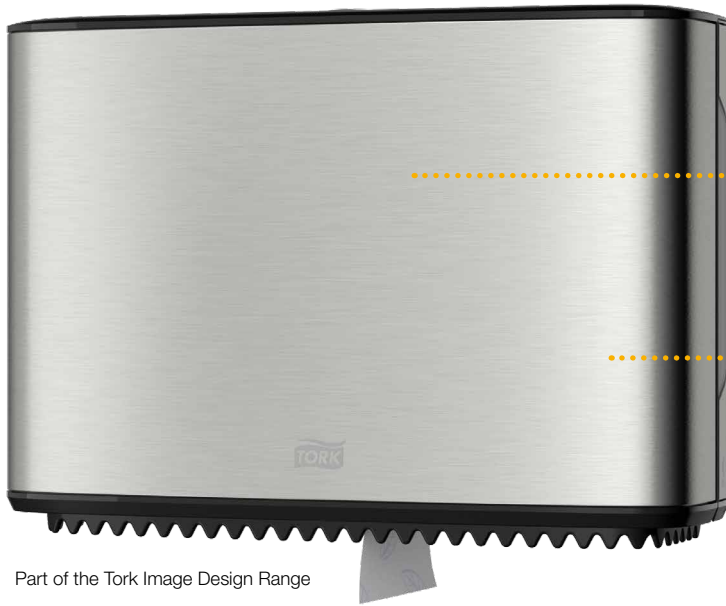

Tork Mini Jumbo Toilet Roll System

Big capacity, smaller size

Reduce servicing

Eliminate waste

Optimise space

The Tork T2 Mini Jumbo Toilet Roll System offers a range of dispensers with high capacities in a compact size. The single, twin and Image Design dispensers reduce servicing and the risk of toilet paper run-out.

Reduce servicing

- Save labour time with a high capacity dispensers
- Twin dispenser holds up to 800m of toilet paper (equivalent to 9 standard rolls)
- Quick to service and easy to refill and clean

Eliminate waste

- Twin dispenser features a trigger release that ensures the first roll is completely consumed
- Single dispenser features a stub roll holder to ensure rolls are entirely finished
- Lockable dispensers prevent pilferage - lock can be used with or without a key

Optimise space

- Compact size makes it suitable for cubicles with limited space
- Extra capacity prevents the need for spare roll storage

Brushed stainless steel with fingerprint protection

Extra slim design is both space-saving and elegant