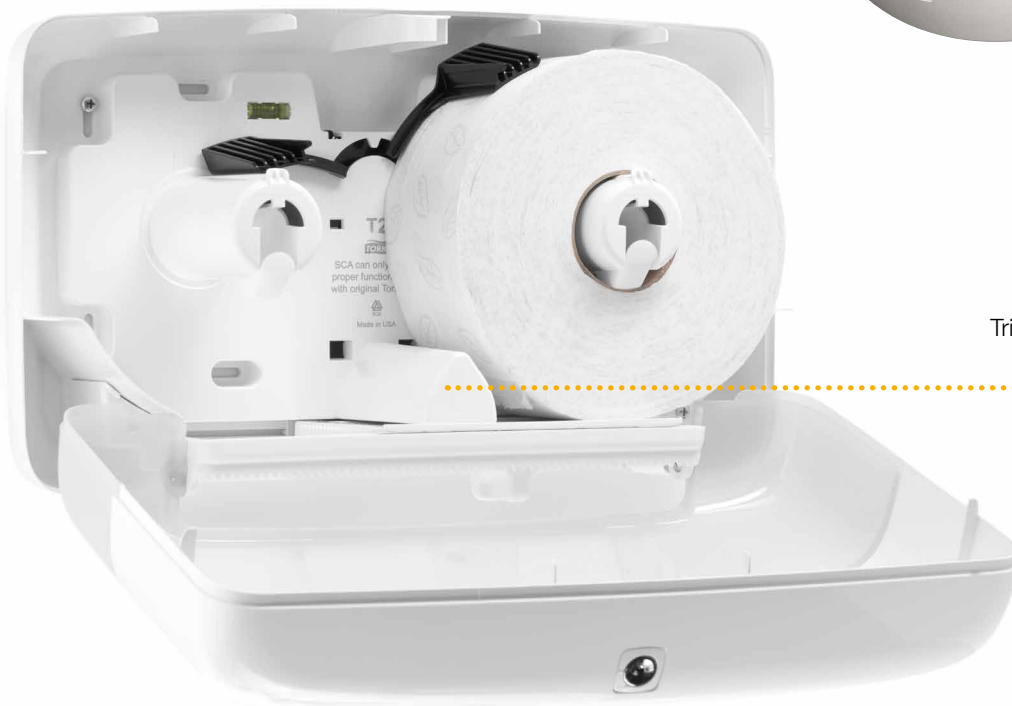

Trigger release ensures the first roll is completely consumed

reddot

product design award
2009